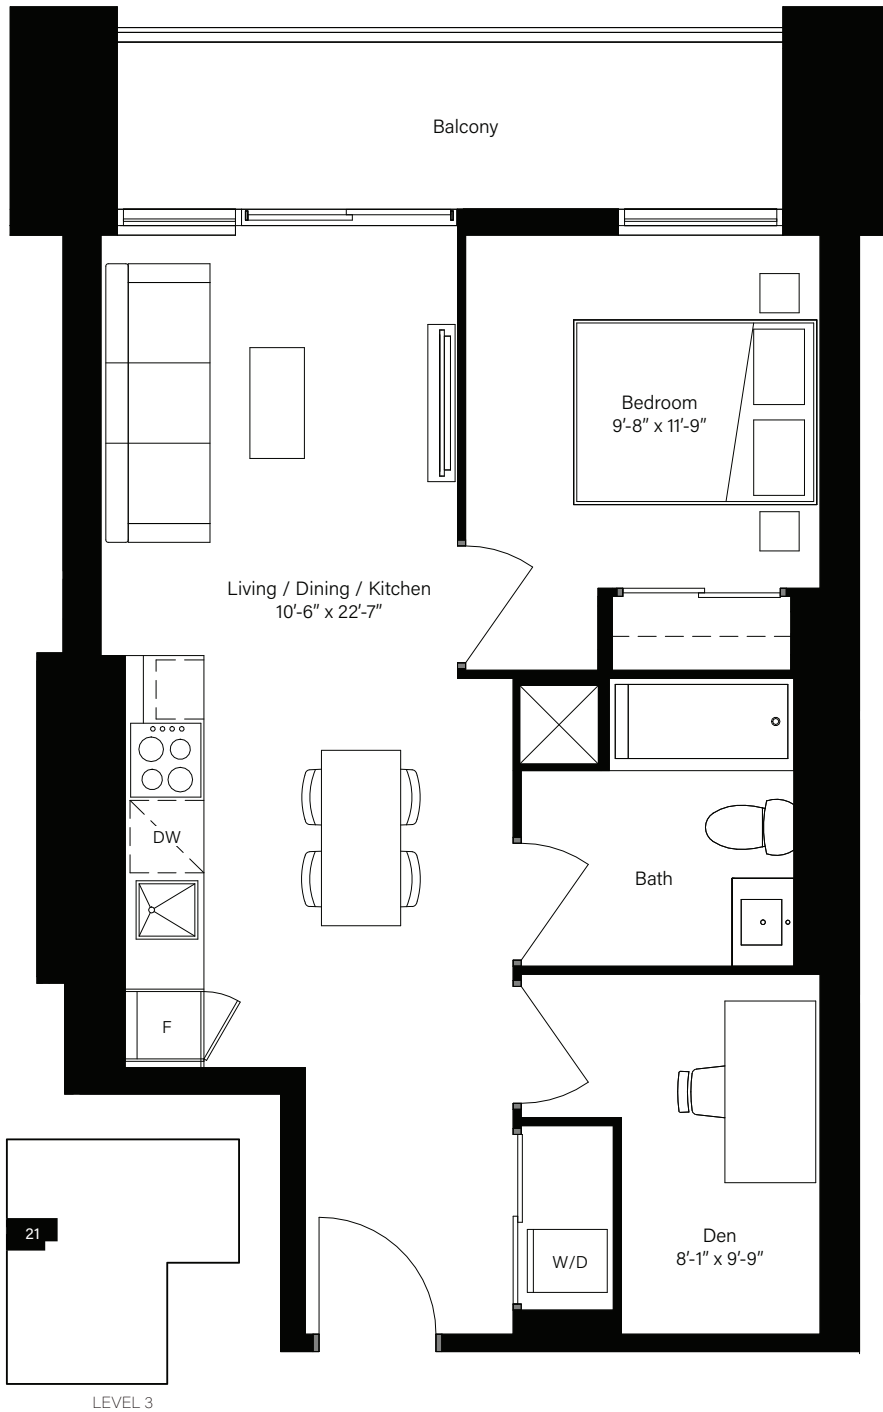

PICKERING CITY CENTRE

TOWER 2

PCC2-446 1 BEDROOM

446 SQ. FT.

LEVEL 2

LEVEL 3

PICKERING CITY CENTRE

TOWER 2

PCC2-476 1 BEDROOM

476 SQ. FT.

LEVEL 2

LEVEL 3

PICKERING CITY CENTRE

TOWER 2

PCC2-495 1 BEDROOM

495 SQ. FT.

LEVEL 2

LEVEL 3

TOWER 2

PCC2-600

1 BEDROOM + DEN

600 SQ. FT.

PICKERING CITY CENTRE

LEVEL 2

LEVEL 3